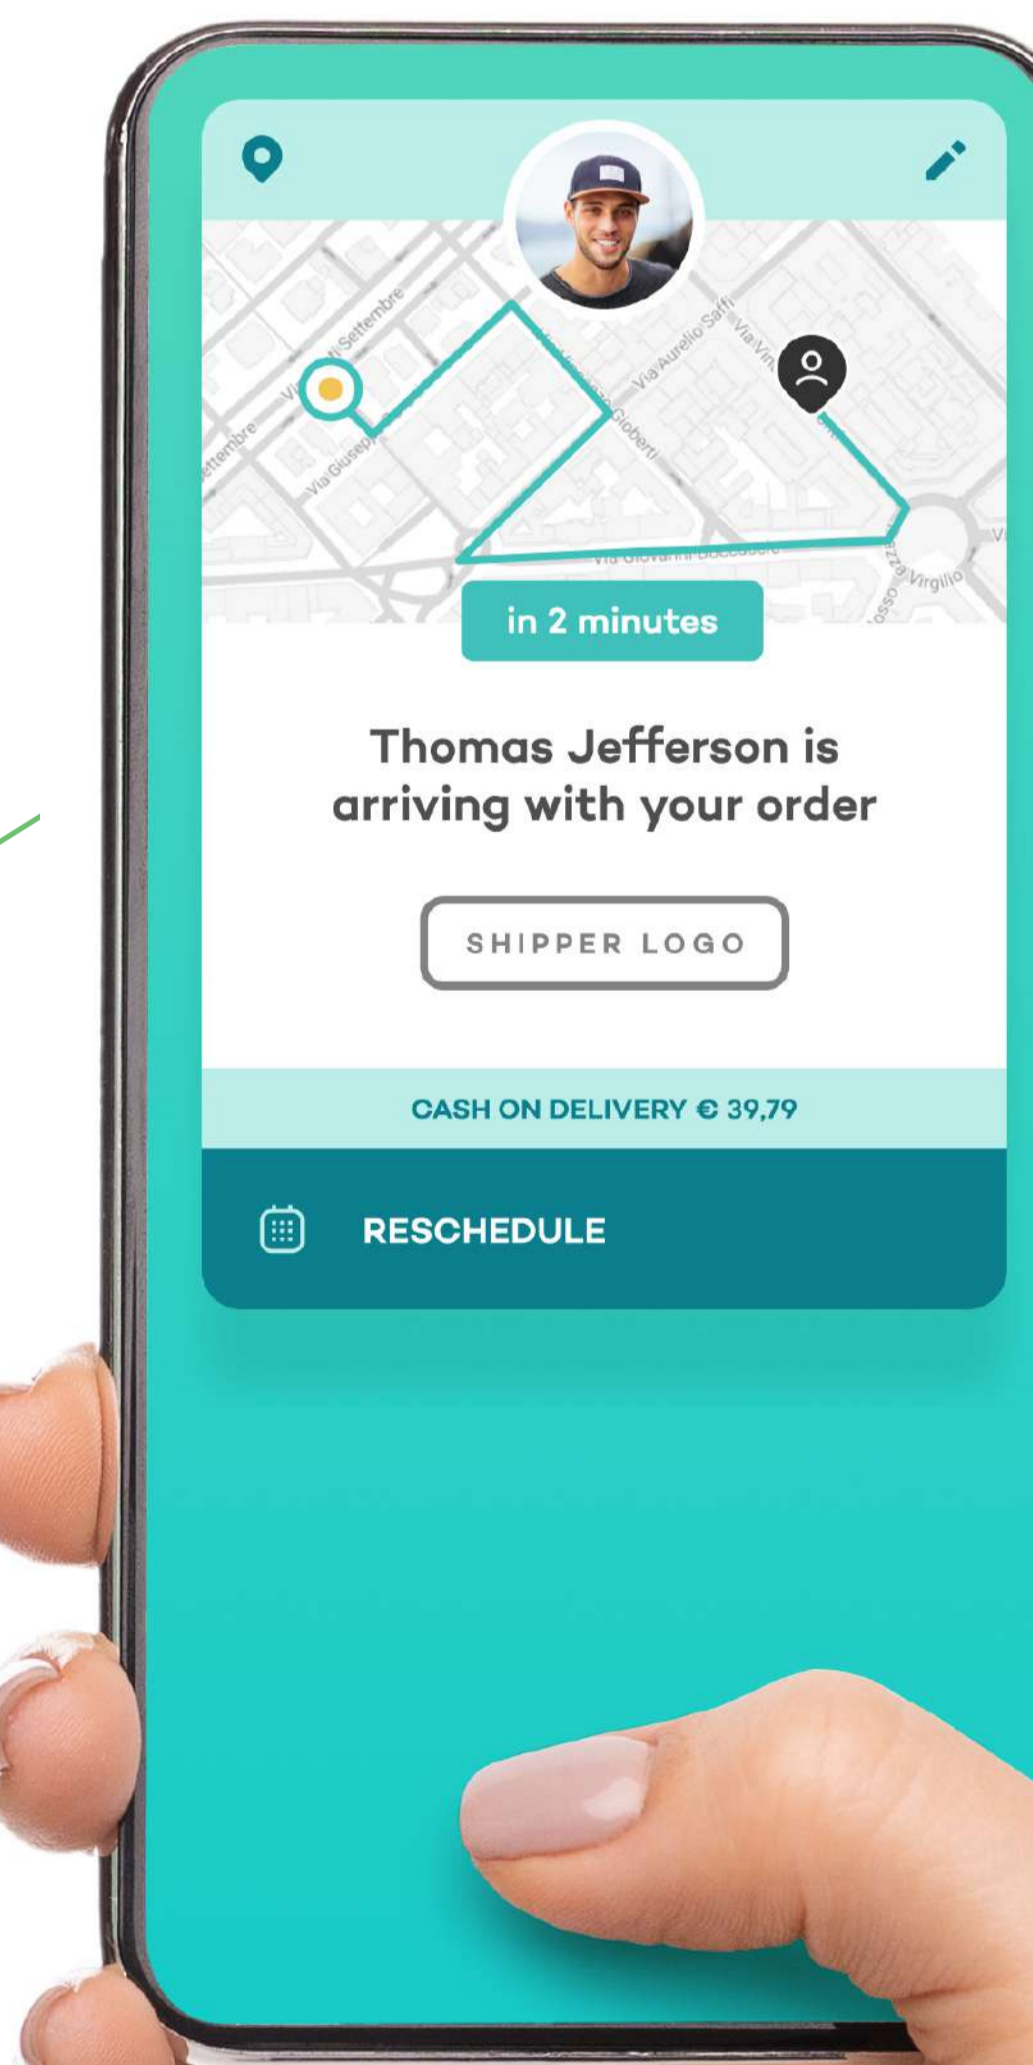

Milkman Driver app

www.milkmantechologies.com

The perfect companion to support drivers on daily itineraries

Pick-up

Gives **information about bay and load time**, packages to scan, total mileage and list of deliveries organized by drop-offs order.

On route

Provides **extreme granularity of the execution path**, considering shoppers' requirements and **environmental impact**.

Arrival

Sends **updates to shoppers with time of arrival and driver's profile picture**. Instructs the driver about the details of the delivery.

Drop-off

Proves the **delivery through signature and photo options**. Notifies about returns and prompts notes to help future deliveries.

An informed driver guarantees frictionless delivery, fitting customers' expectations