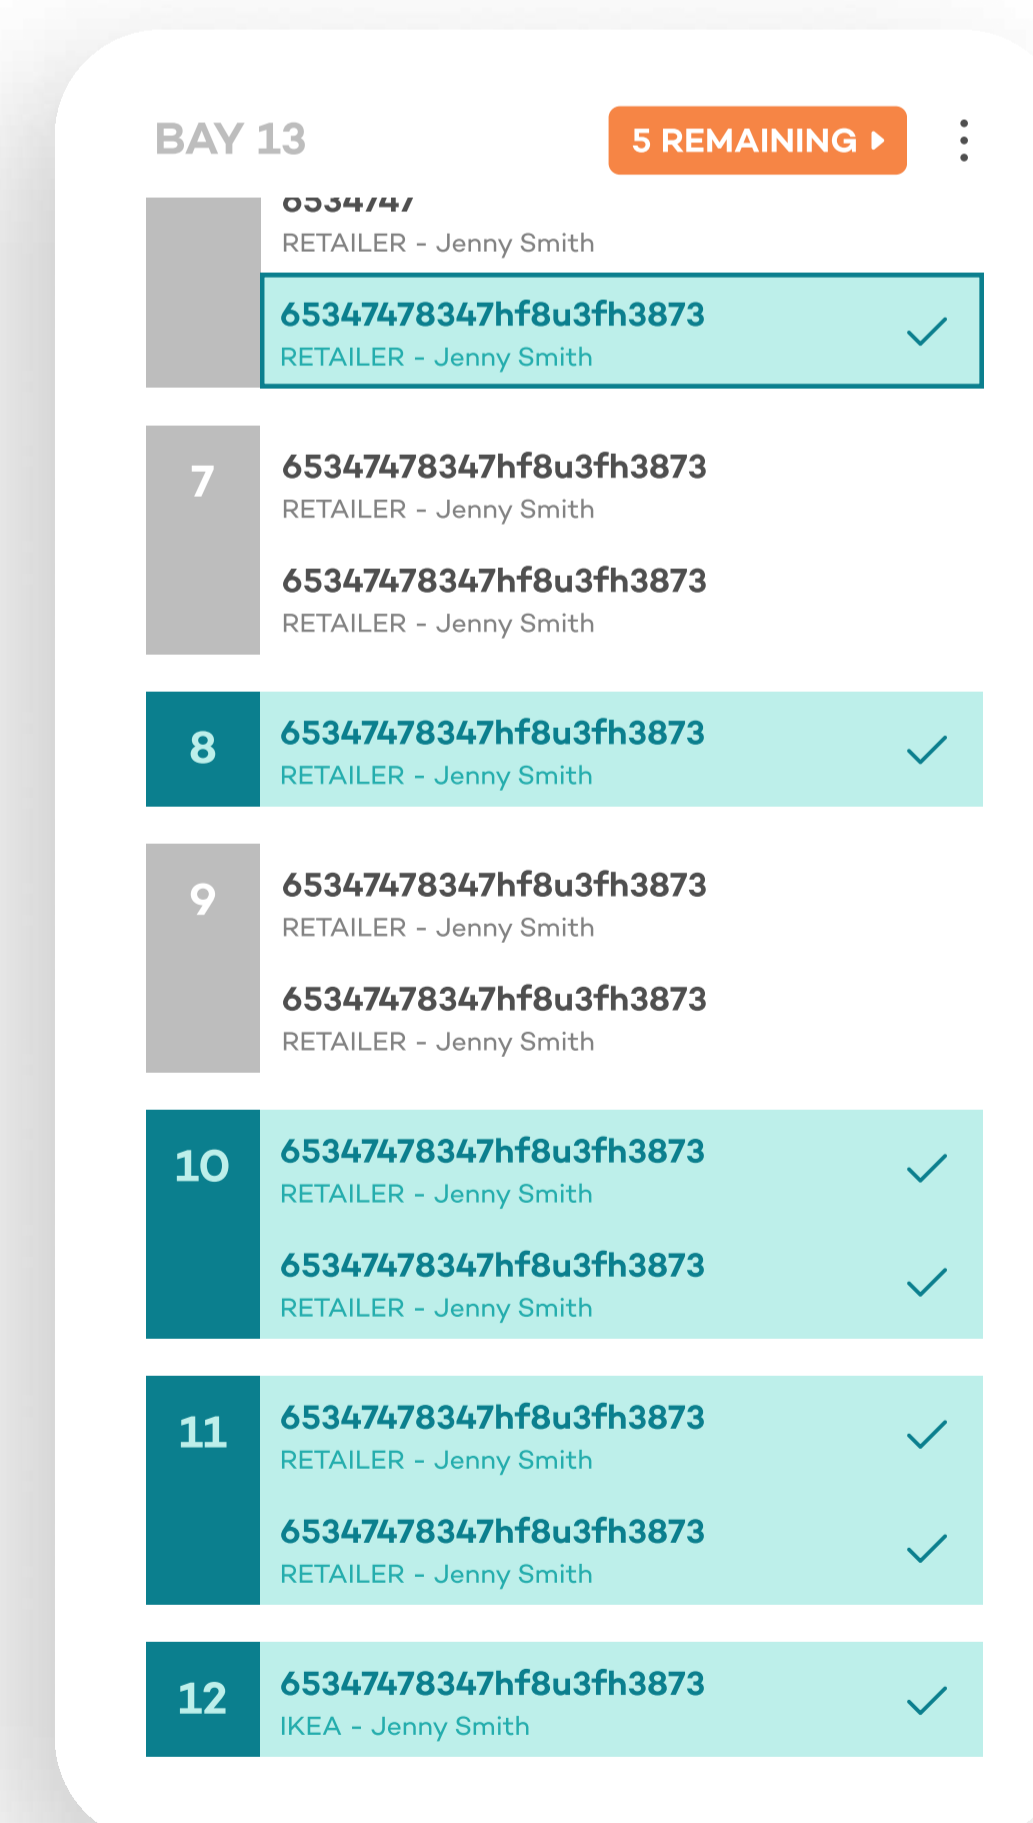

Milkman Driver app

www.milkmantechologies.com

The perfect companion to support drivers on daily itineraries

Pick-up

Gives **information about bay and load time**, packages to scan, total mileage and list of deliveries organized by drop-offs order.

On route

Provides **extreme granularity of the execution path**, considering shoppers' requirements and **environmental impact**.

Arrival

Sends **updates to shoppers with time of arrival and driver's profile picture**. Instructs the driver about the details of the delivery.

Drop-off

Proves the **delivery through signature and photo options**. Notifies about returns and prompts notes to help future deliveries.

An informed driver guarantees frictionless delivery, fitting customers' expectations