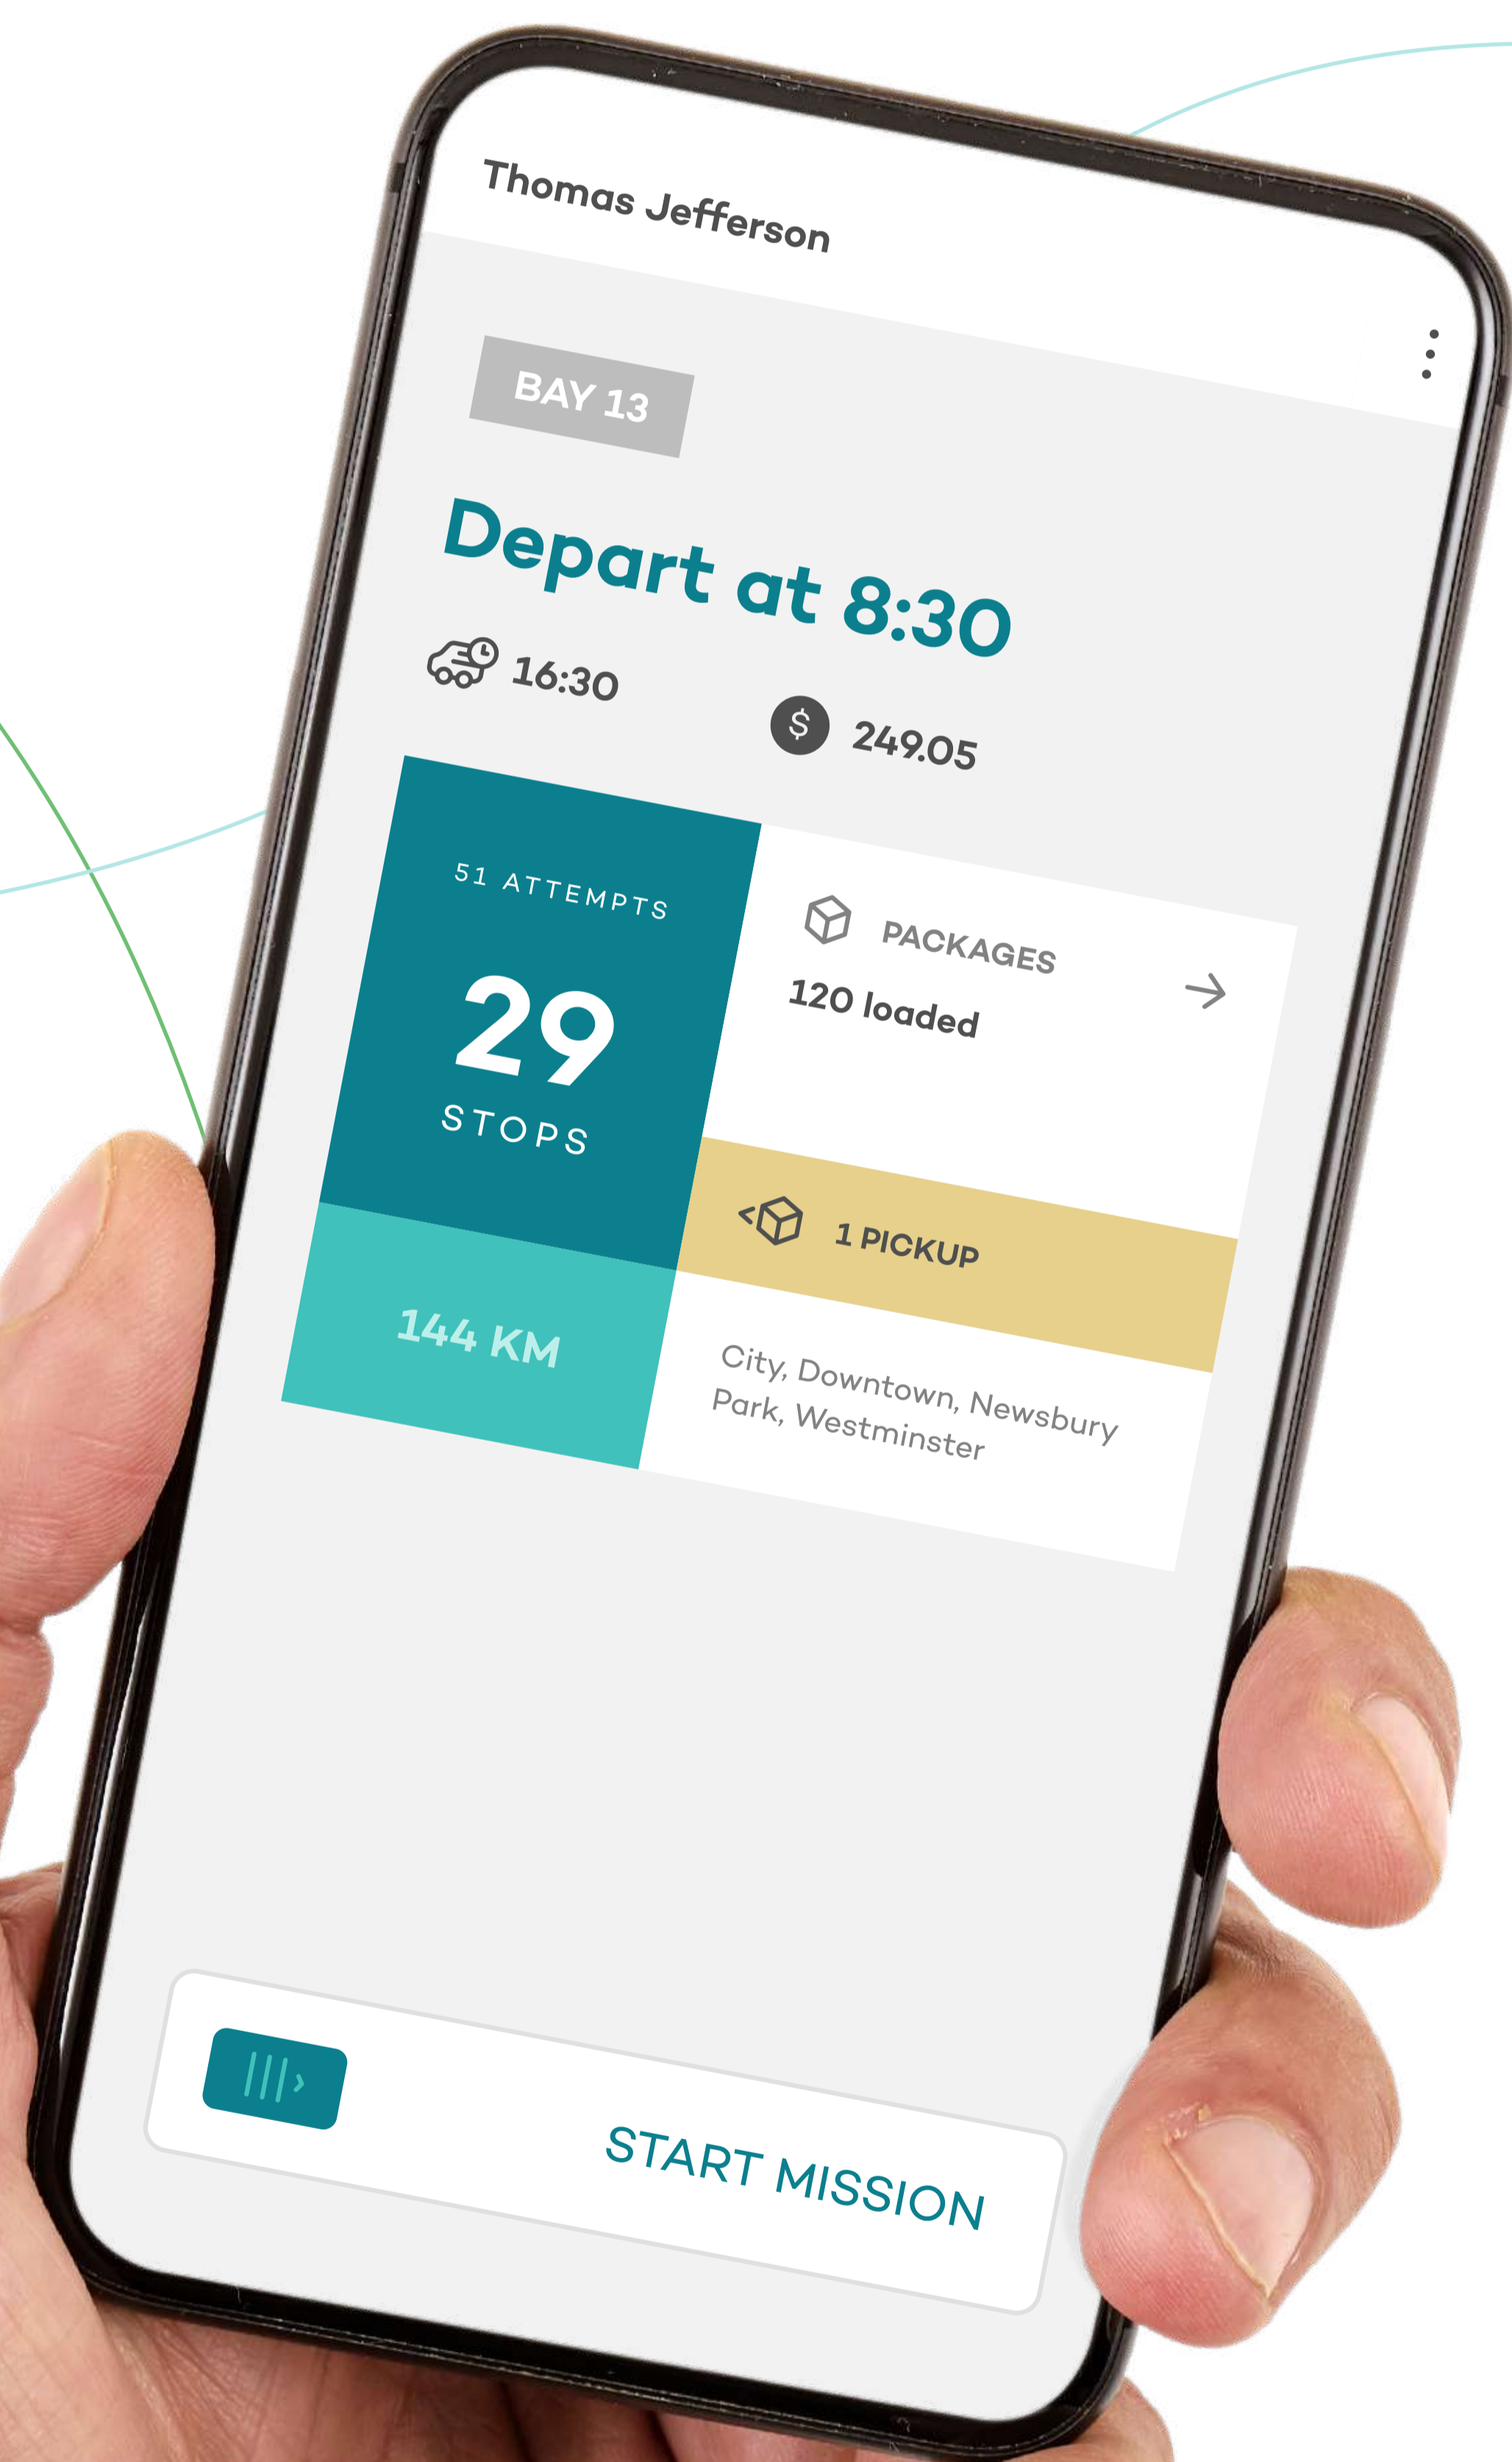

Milkman Driver app

www.milkmantechologies.com

The perfect companion to support drivers on daily itineraries

Pick-up

Gives **information about bay and load time**, packages to scan, total mileage and list of deliveries organized by drop-offs order.

On route

Provides **extreme granularity of the execution path**, considering shoppers' requirements and **environmental impact**.

Arrival

Sends **updates to shoppers with time of arrival and driver's profile picture**. Instructs the driver about the details of the delivery.

Drop-off

Proves the **delivery through signature and photo options**. Notifies about returns and prompts notes to help future deliveries.

An informed driver guarantees frictionless delivery, fitting customers' expectations